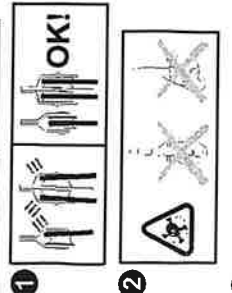

CE 2777 EN12278

Usang

PULLEYS PULLEGE POULIES SEILROLLEN POLEAS

Technical Manual Manuale Tecnico Manual Technique Technisches Lehrbuch Guia Tecnica

N° of the manufacturing control body of the product / N° dell'organismo che controlla la fabbricazione del prodotto / N° de l'organisme qui contrôle la fabrication du produit / N° del cuerpo de control de fabricación del producto

CE 2777

SATRA Technology Europe Ltd, Clonsilla, Clonsilla, Dublin 15, Ireland

CE certifying body / Organismo certificatore / CE-Sertifikaatsorganisme / Organismo certificado CE

SATRA Technology Europe Ltd, Clonsilla, Clonsilla, Dublin 15, Ireland

USANG Industrial Co., Ltd. 7F, No. 35, Dexing W. Rd., Shilin Dist., Taipei City 111, TAIWAN

Form with fields for Model, Batch No, Year/month of manufacture, Purchase date, Date of first use, User, Note, etc.

Inspection every 12 months... Ispezione ogni 12 mesi... Inspección cada 12 meses

Table with columns for Date, Name signature, and Date next control. Includes a signature line and a date selection table.

Table with columns for Model, Dimensions (Ø), and Weight (g). Lists models MP2127, MP2128, MP2122, MP2122C, MP2122CB, MP2129, MP2129CB, MP2130, and MP2142.

Modificación de cualquier producto USANG... Información específica... Precauciones... Advertencias... Instrucciones...

Marca de conformidad con el Reglamento (EU) 2016/425... MMB fabricación... Leer las instrucciones antes de usar este producto.

DECLARATION OF CONFORMITY / DICHIARAZIONE DI CONFORMITÀ / DÉCLARATION DE CONFORMITÉ / ÜBEREINFORMITÄTSERKLÄRUNG / DECLARACIÓN DE CONFORMIDAD

32/www.usang.com.tw/EUDOC/S-2127 32/www.usang.com.tw/EUDOC/S-2128 32/www.usang.com.tw/EUDOC/S-2122CB 32/www.usang.com.tw/EUDOC/S-2122C 32/www.usang.com.tw/EUDOC/S-2129CB 32/www.usang.com.tw/EUDOC/S-2130 32/www.usang.com.tw/EUDOC/S-2142